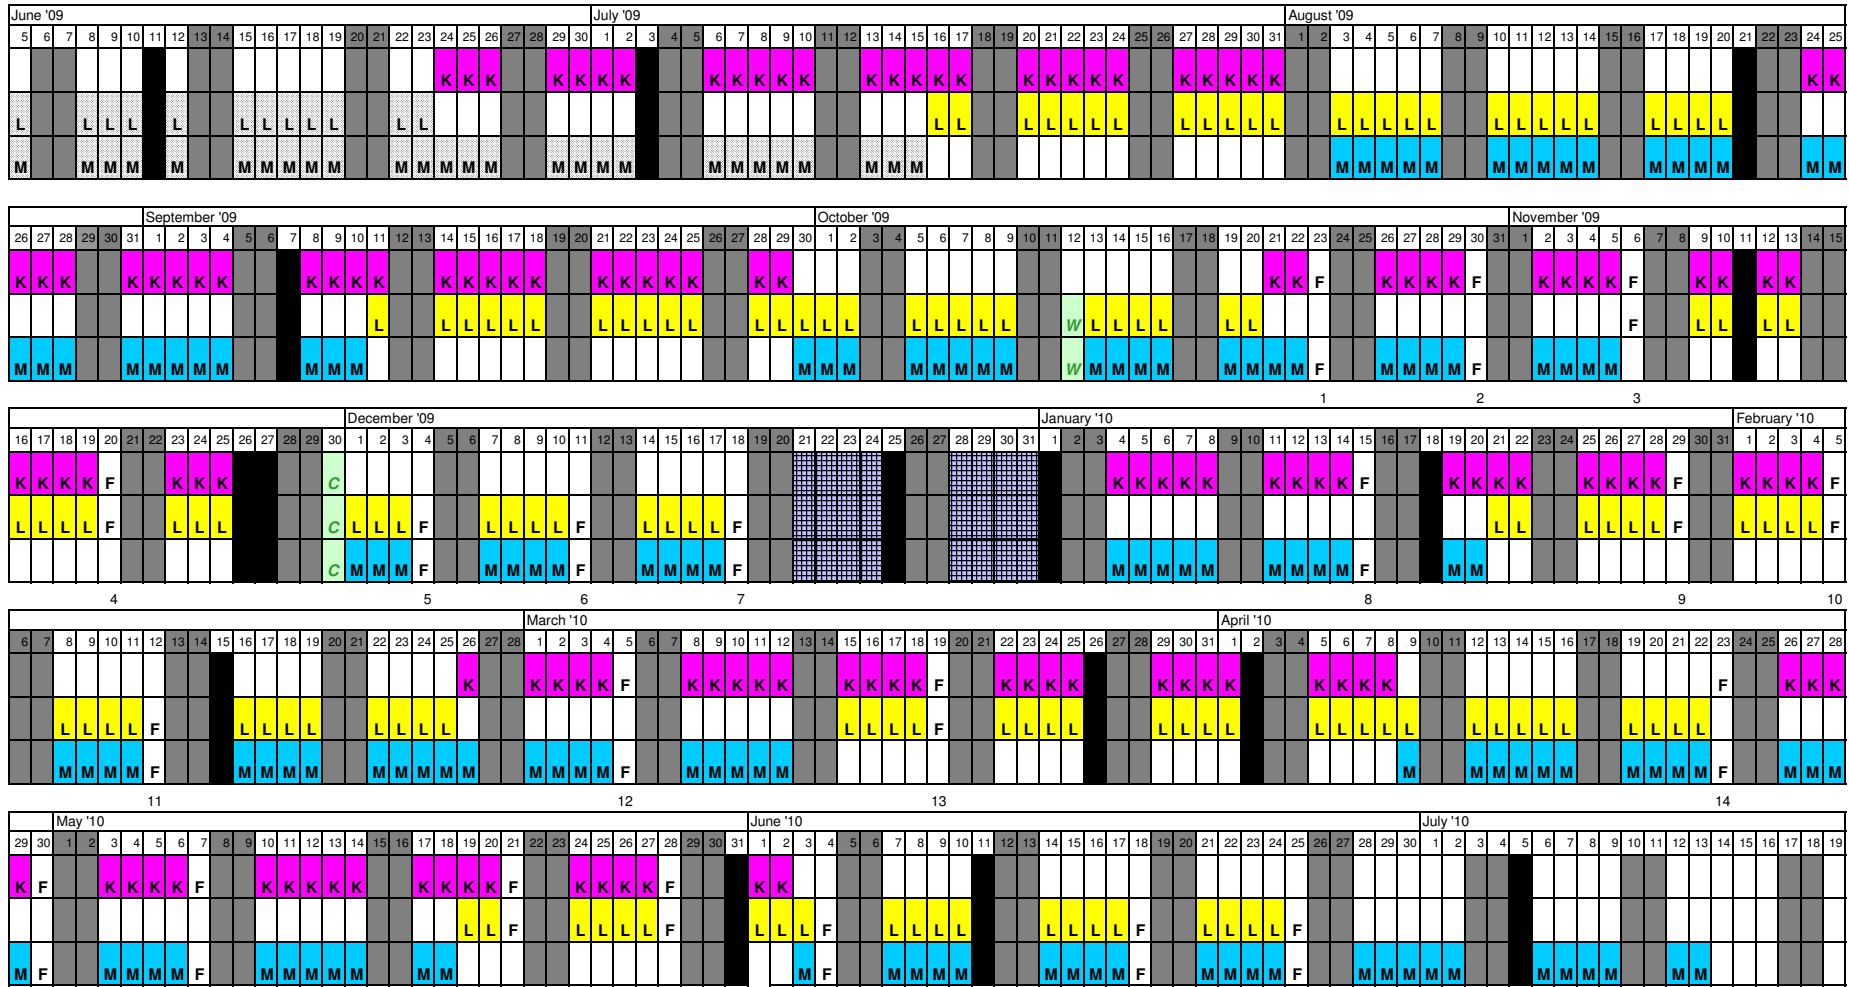

K - Kupono Track
 L - Laulima Track
 M - Malama Track

Mililani Middle School
SY 2009-2010
Approved Student Furlough Days (10/02/09)

W - Teacher Institute Day
 C - Mililani Complex Waiver Day
 F - Furlough

MILLANI MIDDLE SCHOOL
2009-2010 BY TRACKS

KUPONO TRACK	June 24, 2009 - June 2, 2010
LAULIMA TRACK	July 16, 2009 - June 25, 2010
MALAMA TRACK	August 3, 2009 - July 13, 2010

NO SCHOOL FOR STUDENTS IN ALL TRACKS

KEY

	Holidays
	Weekends
	2008-09 School Year
	Winter Recess

Kupono: 14 student days
 Laulima: 14 student days
 Malama: 14 student days